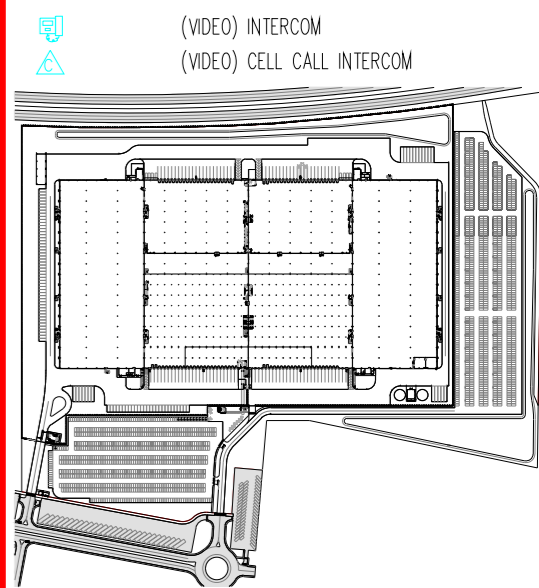

- GLASS BREAK DETECTOR
- DOOR CONTACT
- DURESS PANIC BUTTON
- MOTION SENSOR (PIR)
- MOTION SENSOR LONG BEAM
- INTRUDER KEYPAD

**REVISIONS**

NO.	DATE:	DETAILS:
0	12-06-'18	design setup
1	24-10-'18	Changed layout

CUSTOMER:  
**Zalando Verona**

TITLE:  
**Mezzanine MPT Installation**

DESIGNED BY: **DLH**    DRAWN BY: **DLH**    CHECKED BY: **DLH**

DATE: **24/10/2018**    SCALE: **N.T.S.**

DRAWING NO: **1**    REV: **2**