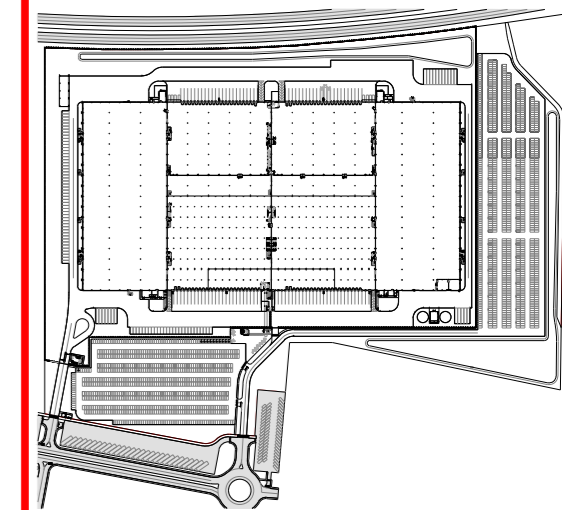

- GLASS BREAK DETECTOR
- DOOR CONTACT
- DURESS PANIC BUTTON
- MOTION SENSOR (PIR)
- MOTION SENSOR LONG BEAM
- INTRUDER KEYPAD

REVISIONS		
	DATE:	DETAILS:
0	12-06-'18	design setup
1	24-10-'18	Changed layout
2	04-12-'18	Removed MPT WB.165

CUSTOMER:
Zalando Verona

TITLE:
**Warehouse section A+B+C+D
 MPT Installation**

DLH **DLH**
 DESIGNED BY DRAWN BY CHECKED BY

DATE: **04/12/2018** SCALE: **N.T.S.**

DRAWING NO: **1** REV: **3**

Ground floor Warehouse