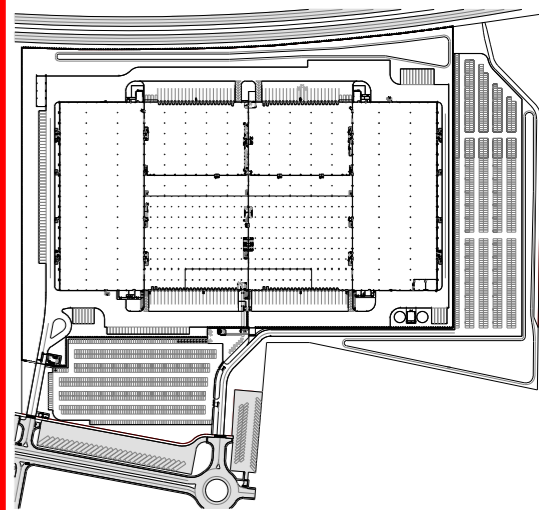

Ground floor Warehouse

CARD READER
 CARD + PIN READER
 CARD READER LONG DISTANCE (UHF)

REVISIONS

DATE:	DETAILS:
0 12-06-'18	design setup
1 24-10-'18	Changed layout
2 04-12-'18	Added CR WB.R.14

SIG, Security Integrators Group B.V.
 Albert Verweystraat 46
 2202 NP, Noordwijk, Netherlands
 Tel: +31 (0) 71 7600 745 Email: Info@sigemea.com

All inventions, ideas, designs and methods herein are reserved to SIG EMEA and may not be used, altered, reproduced, or distributed without its written consent and permission.

CUSTOMER:
Zalando Verona

TITLE:
Warehouse section A+B+C+D
CR Installation

DESIGNED BY **DLH** DRAWN BY **DLH** CHECKED BY

DATE: **04/12/2018** SCALE: **N.T.S.**

DRAWING NO: **1** REV: **3**