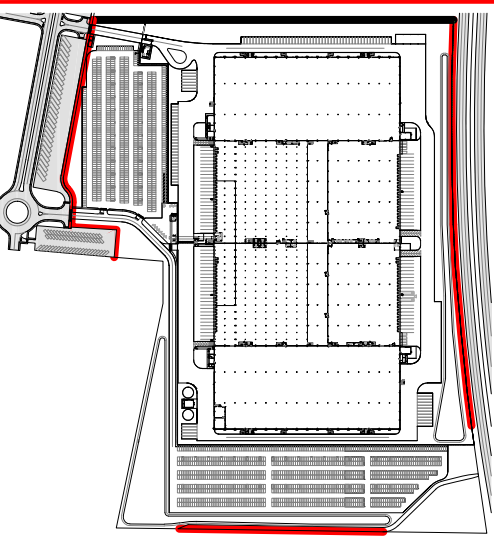

Ground floor Warehouse

- GLASS BREAK DETECTOR
- DOOR CONTACT
- DURESS PANIC BUTTON
- MOTION SENSOR (PIR)
- MOTION SENSOR LONG BEAM
- INTRUDER KEYPAD

REVISIONS	
DATE:	DETAILS:
0 12-06-'18	design setup
1 24-10-'18	Changed layout
2 04-12-'18	Removed MPT WB.165
4 26-03-'19	Corrected PIR WD.115 to WD.128

Zalando Verona

**Warehouse section A+B+C+D
 MPT Installation**

DLH BN
 DESIGNED BY DRAWN BY CHECKED BY

DATE: **26-03-2019** SCALE: **N.T.S.**

DRAWING NO: **1** REV: **4**