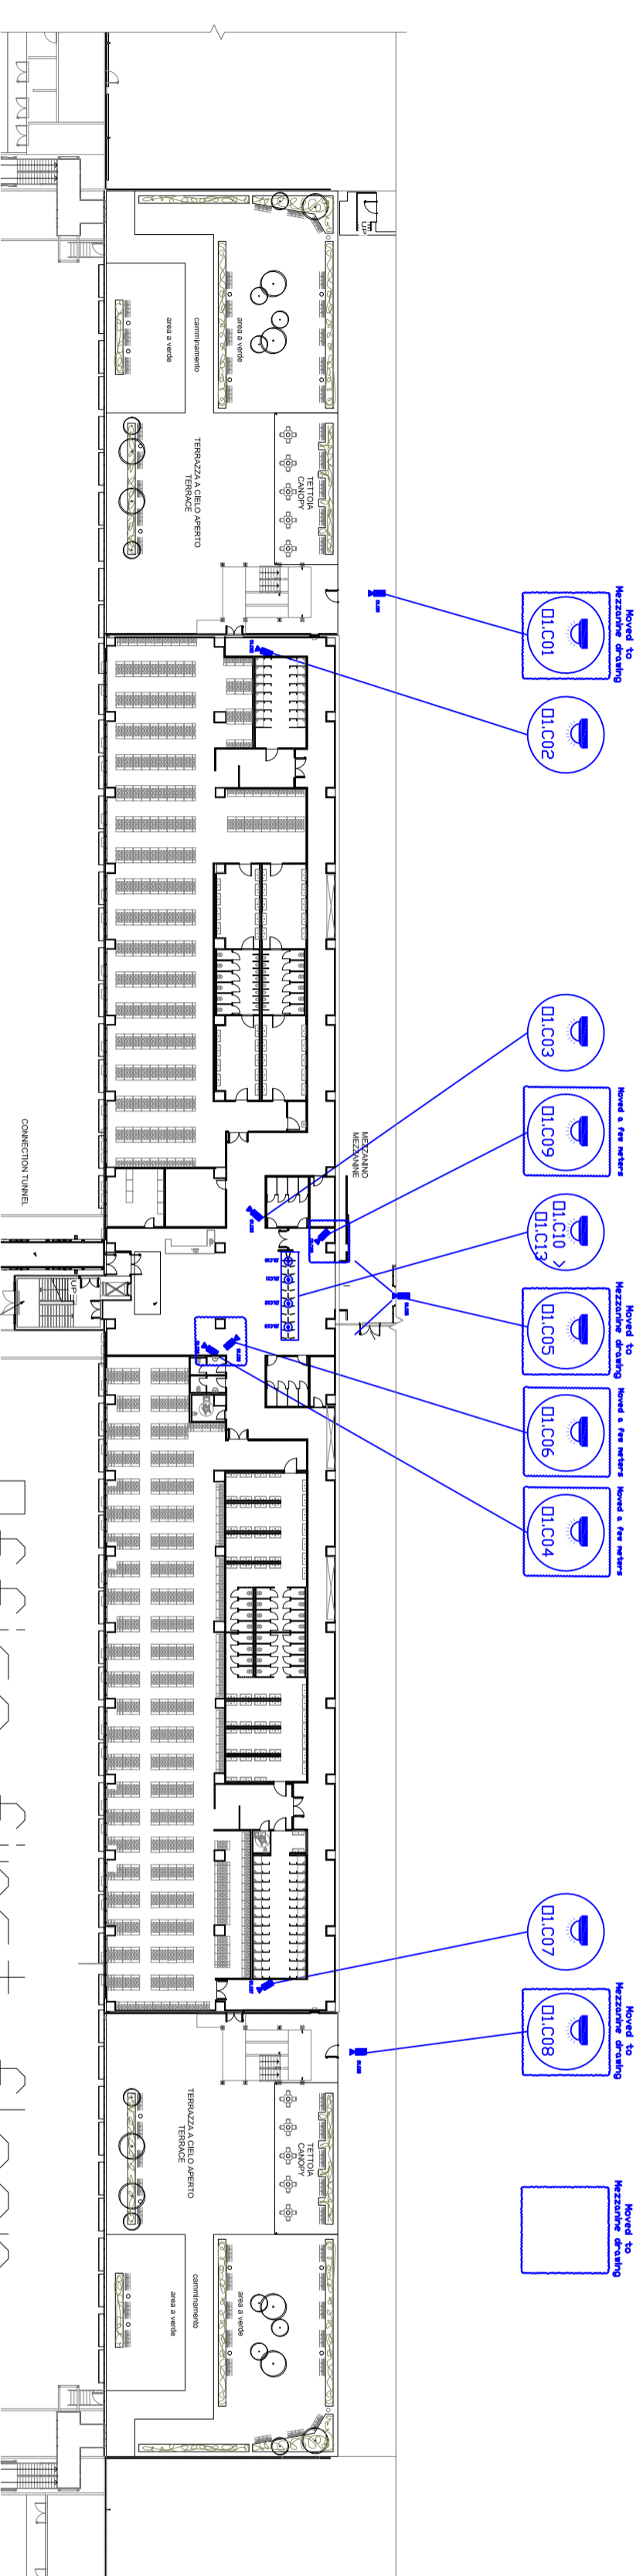

Office Third Floor

Office Second Floor

Office First Floor

- EXTERNAL POLE MOUNTED DOME CAMERA
- INTERNAL CEILING MOUNTED DOME CAMERA
- EXTERNAL WALL MOUNTED DOME CAMERA
- INTERNAL / EXTERNAL ANGLED CAMERA
- INTERNAL / EXTERNAL 360 CAMERA
- CCTV MONITOR
- LICENSE PLATE CAMERA

TITLE:

Offices  
 Cam Installation

DESIGNED BY **DLH** DRAWN BY **BN** CHECKED BY

DATE: **30/04/2018** SCALE: **N.T.S.**

DRAWING NO: **1** REV: **3**