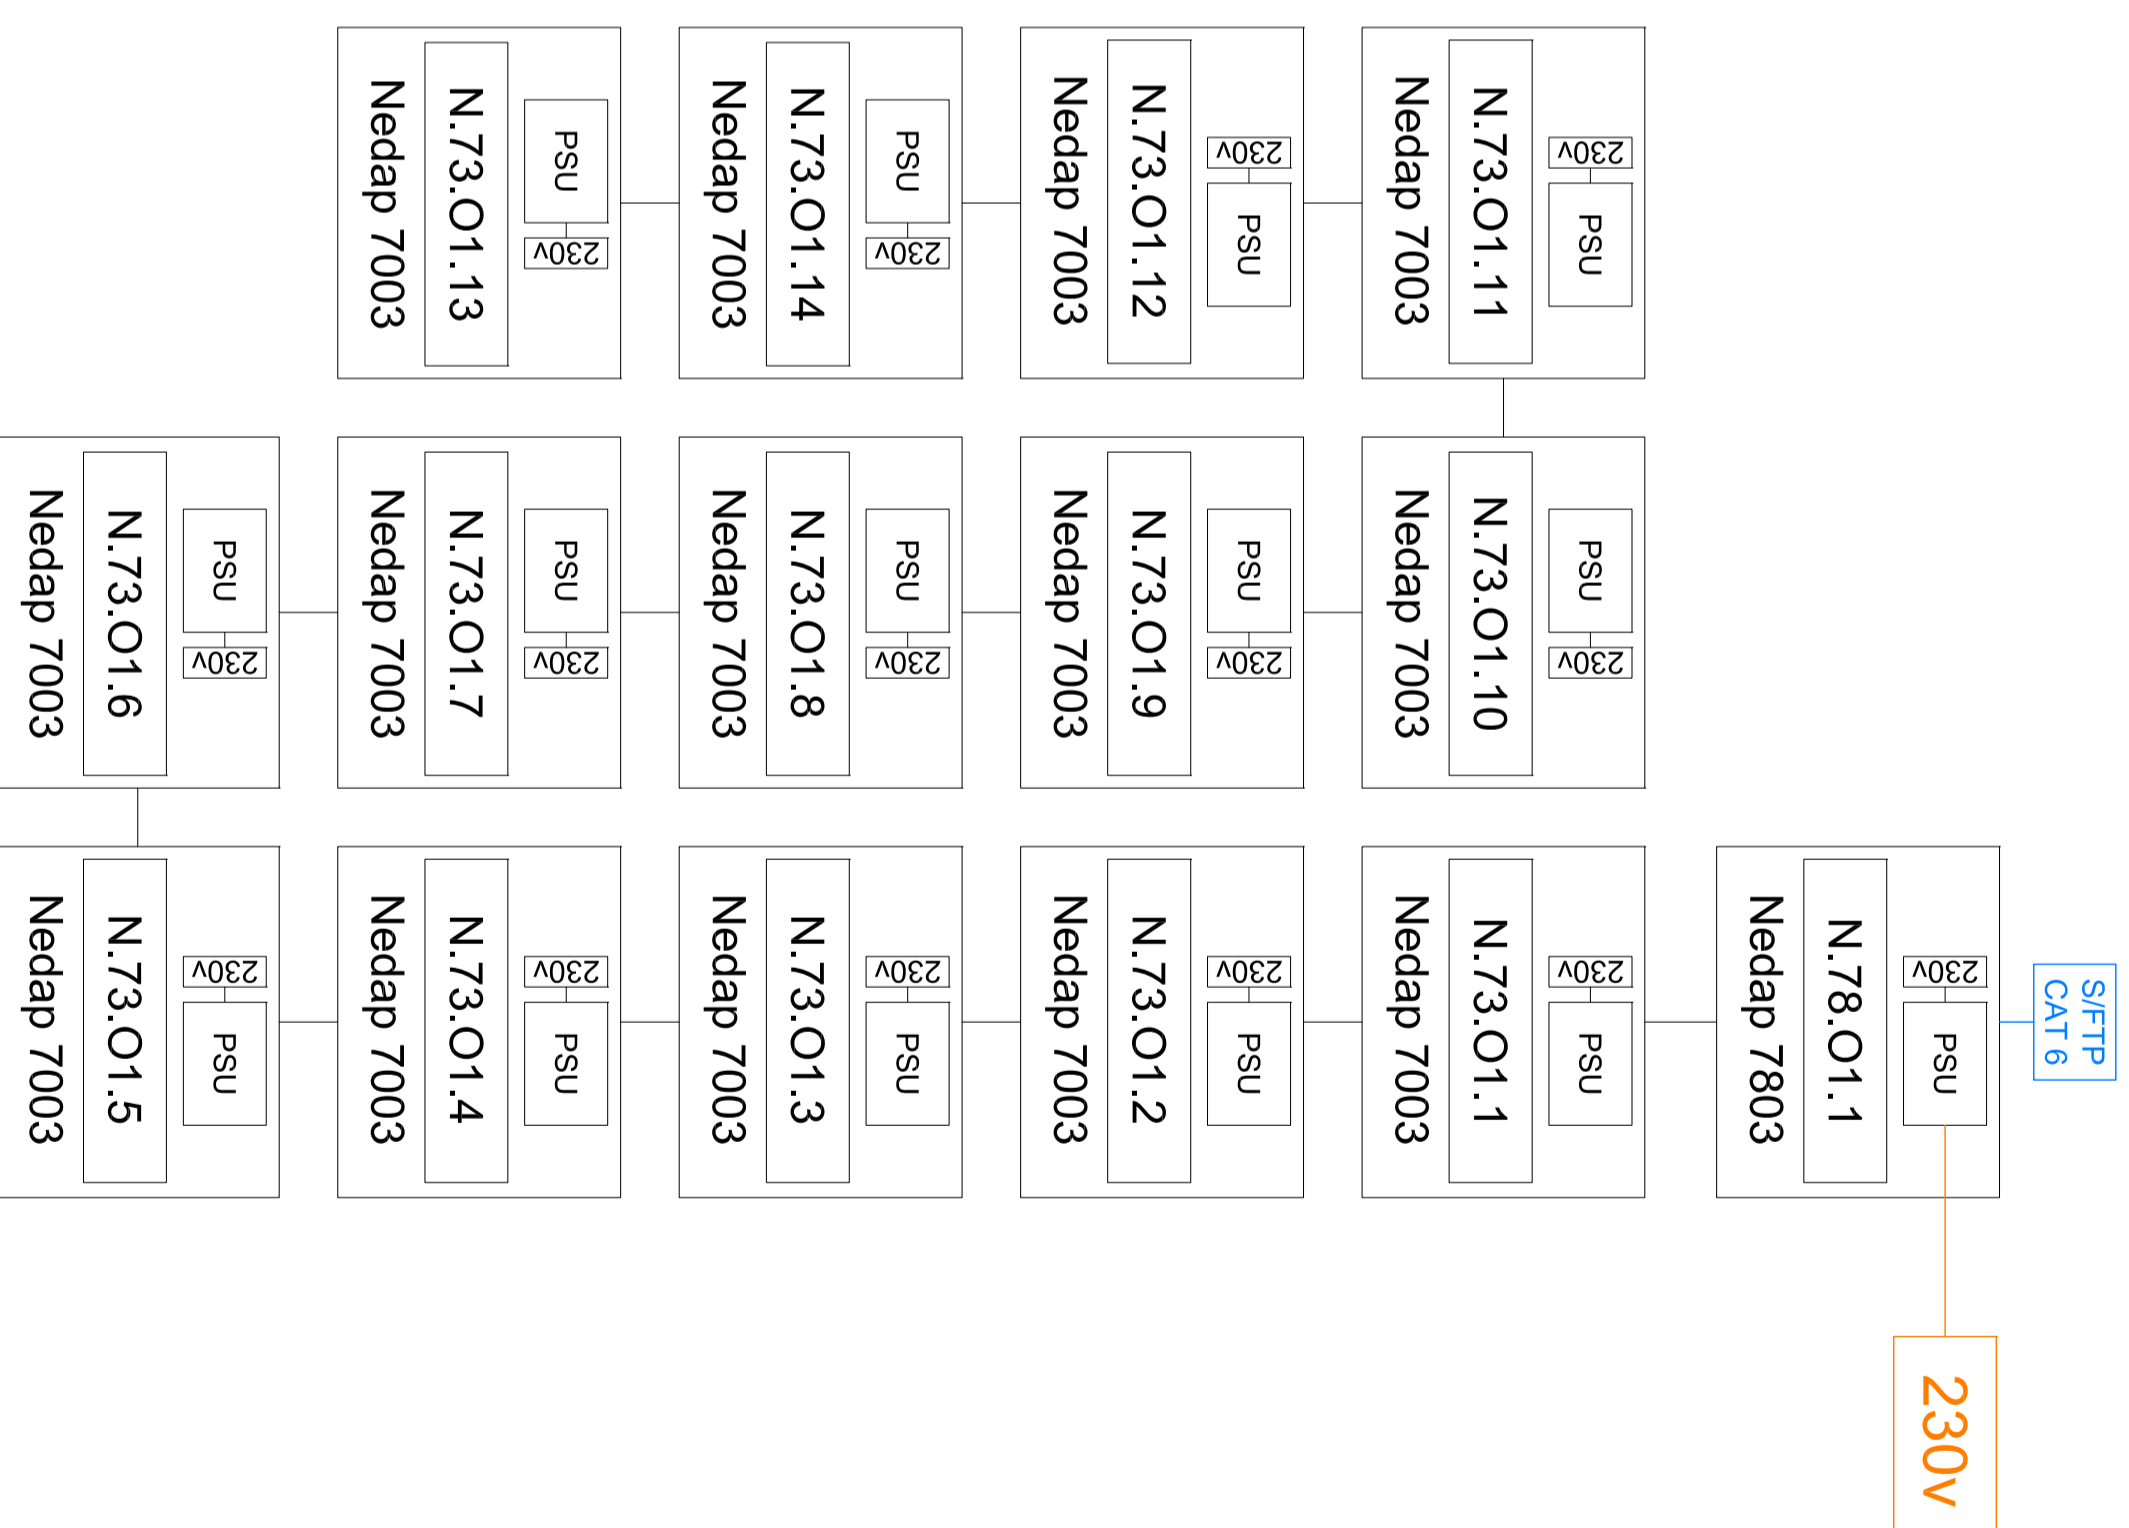

Entrances

Office 1st floor

REVISIONS	
DATE:	DETAILS:
0	03-04-19 design setup

SIG, Security Integrators Group B.V.
 Albert Verweystraat, 46
 2202 NP, Noordwijk, Netherlands
 Tel: +31 (0) 71 7600 745 Email: info@sigemea.com

All inventions, ideas, designs and methods herein are reserved to SIGEMEA and may not be used, altered, reproduced, or distributed without its written consent and permission.

Zalando Verona

TITLE:

NEDAP Ext & Office 1st floor

DESIGNED BY **BN** DRAWN BY **BN** CHECKED BY

DATE: **03-04-2019** SCALE: **N.T.S.**

DRAWING NO.: **1** REV

1 **0**