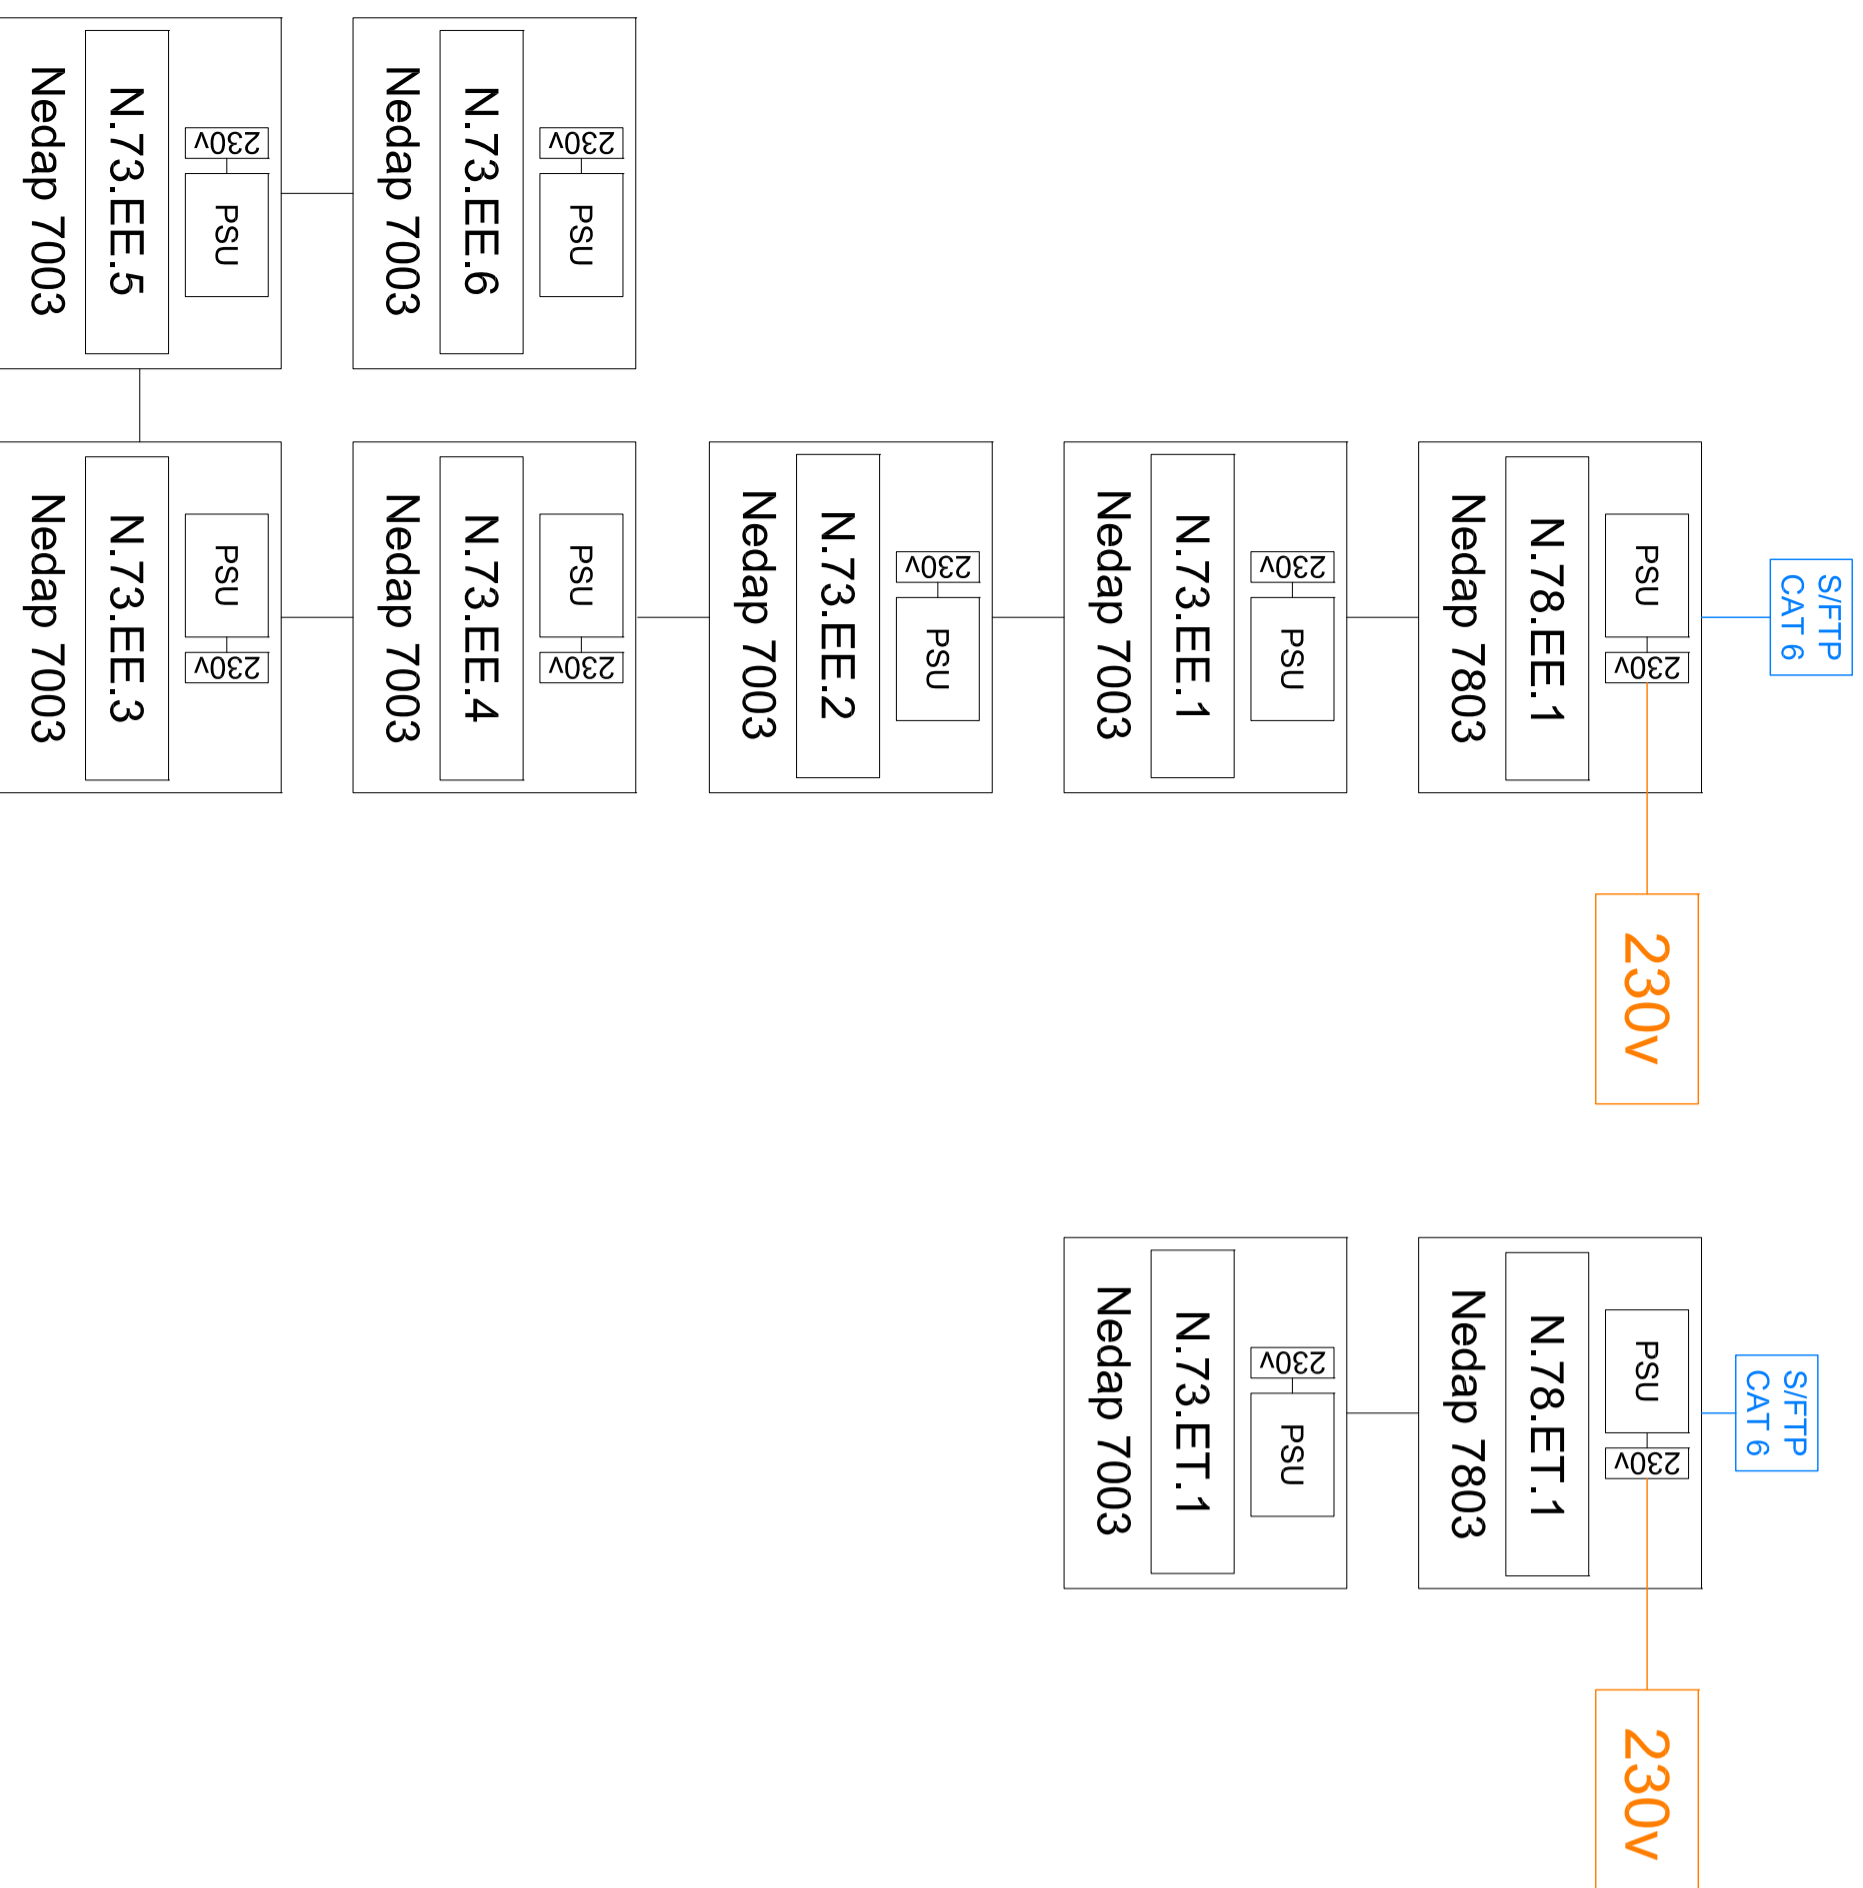

Entrances

Office 1st floor

REVISIONS	
DATE:	DETAILS:
0	03-04-19 design setup

SIG, Security Integrators Group B.V.
 Albert Verweystraat, 46
 2202 NP, Noordwijk, Netherlands
 Tel: +31 (0) 71 7600 745 Email: info@sigemea.com

All inventions, ideas, designs and methods herein are reserved to SIGEMEA and may not be used, altered, reproduced, or distributed without its written consent and permission.

Zalando Verona

TITLE:

NEDAP Ext & Office 1st floor

DESIGNED BY **BN** DRAWN BY **BN** CHECKED BY

DATE: **03-04-2019** SCALE: **N.T.S.**

DRAWING NO.: **1** REV

1 **0**